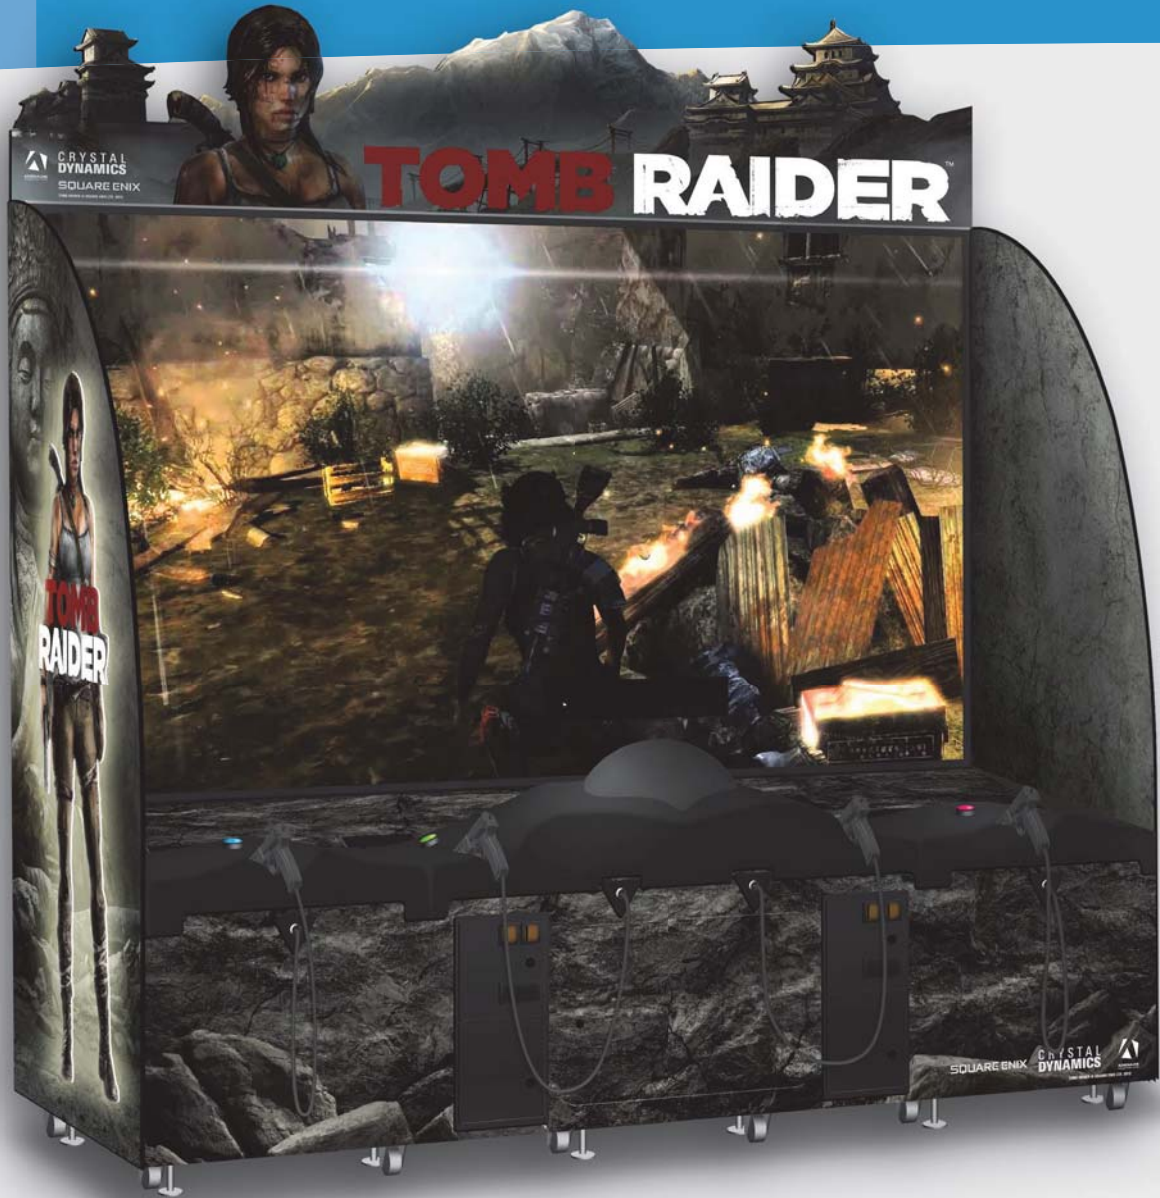

ARCADE

TOMB RAIDER

**CRYSTAL
DYNAMICS**
SQUARE ENIX
TOMB RAIDER © SQUARE ENIX LTD. 2012.

Team up with other players and battle against increasingly difficult waves of enemies and push your limits to the very edge!

- 4-player shooting game
- 3 breathtaking chapters
- 100% pure skill game

UNIT'S SPECS

PRODUCT DIMS	42" L x 107" W x 111" H
SHIPPING DIMS	1x 45" L X 90" W x 67" H 1x 113" L x 6" W x 63" H
WEIGHT	750 LBS + 150 LBS
VOLTAGE	110V-3 AMPS 220V-1,5 AMPS

#SKU: TR-120-1001